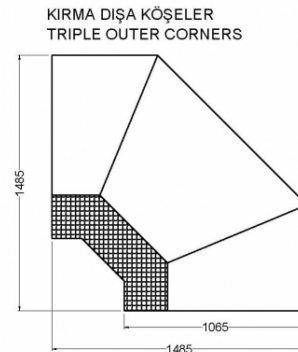

Counter Cabinet For Meat Storage Sakarya Flat Out Corner 90 Degrees

Τιμή: **2 915,00€**

ERP Code: **19-0240**

- External Dimensions 150 x 150 x 130 (LxDxH)cm
- Power 645(W)
- Operation Temperature 0° / +2°C
- Plug-in Motor
- Straight Glasses with Heating Elements
- Anti-Fog System
- Electronic Thermostat Thermometer
- Automatic Defrost
- Rich Internal LED Lights
- Sliding Plexi-Glass at the back
- Refrigerated Storage Space with big doors in order to fit Cheese Cans
- 12 Months Warranty